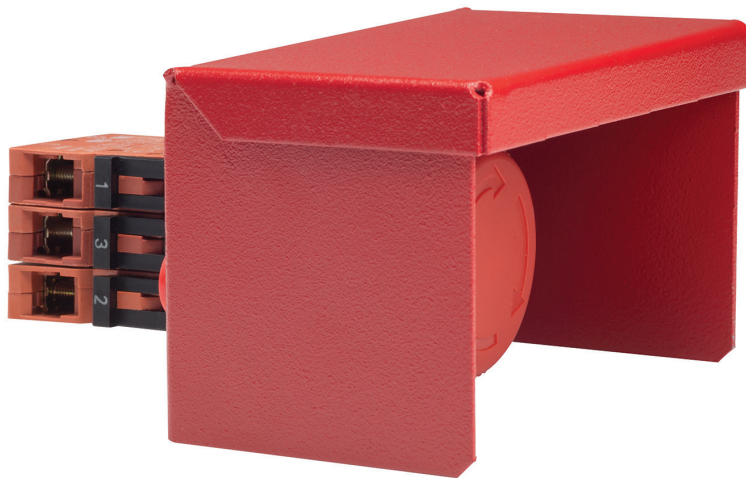

E-Stop

GENERAC® PROTECTOR DIESEL GENERATOR ACCESSORIES

Model: G006510-0
UPC: 696471065107

DESCRIPTION

E-stop allows for immediate fuel shutoff and generator shutdown in the event of an emergency. It is field mounted in the generator roof line above the control area for easy access.

Shipping Weight (lbs/kilos)	Shipping Dimensions (in/mm)
1/0.5	4 x 6.5 x 9/102 x 165 x 229